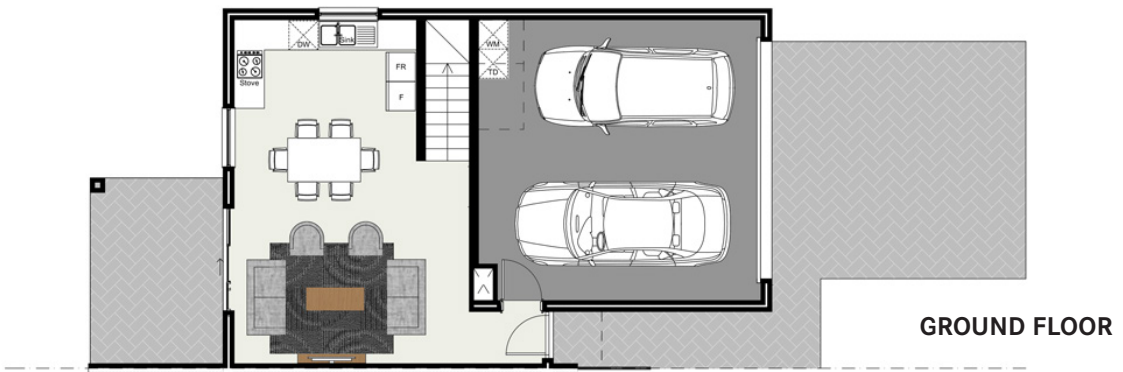

RIVER DALE
PLAN TYPE C

DUPLEX

BEDROOM : 3
BATHROOM : 2
GARAGE : DOUBLE
SIZE : 167m²

from R1.7 million

RIVERDALE

WESTBROOK COUNTRY ESTATE