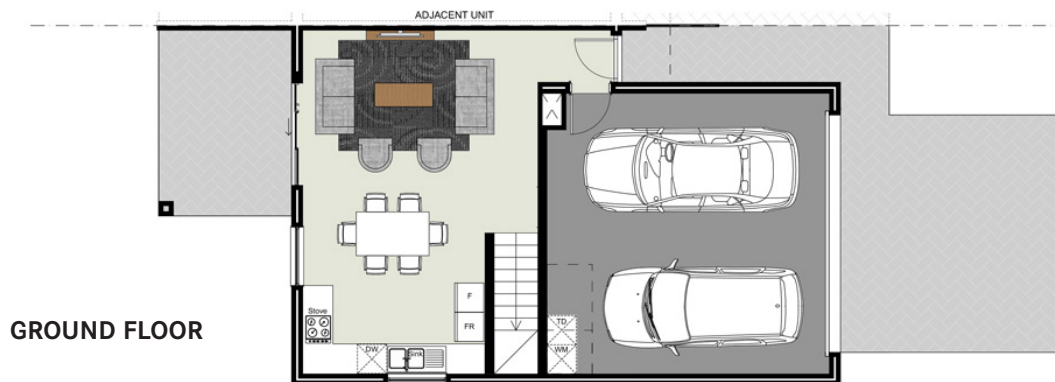

RIVER DALE
PLAN TYPE C1

DUPLEX

BEDROOM : 4
BATHROOM : 2
GARAGE : DOUBLE
SIZE : 167m²

from R1.7 million

FIRST FLOOR

GROUND FLOOR

RIVER DALE

WESTBROOK COUNTRY ESTATE